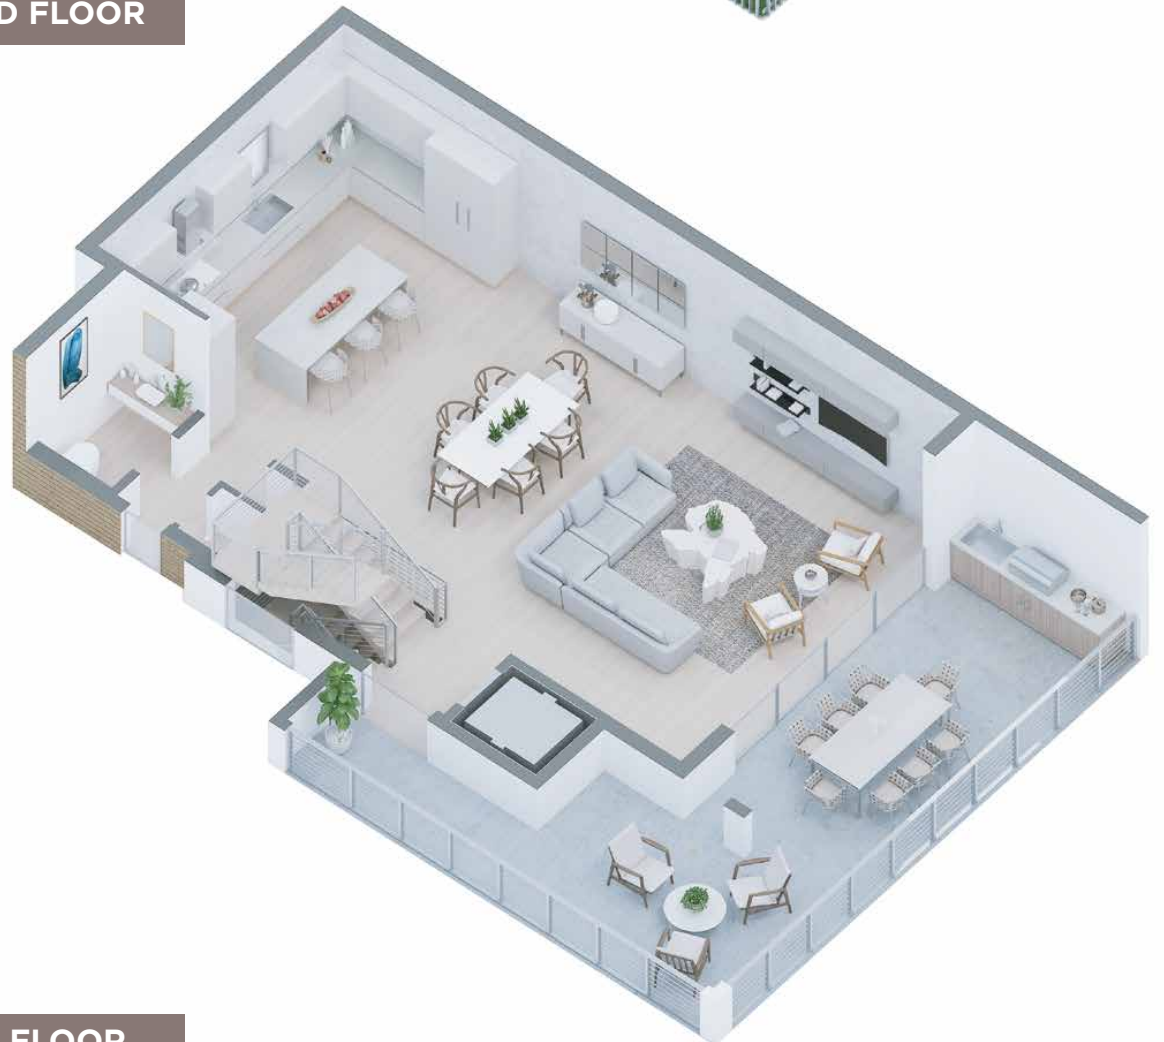

MODEL A2

BEVERLY HEIGHTS

3,189 AC Sq. Ft.

4,362.5 Total Sq. Ft.

3-Story

3 Bedrooms

3.5 Bathrooms

Den/Office

Great Room

Dining Area

Built-in Grill Area

Private Elevator

2-Car Garage

FIRST FLOOR

SECOND FLOOR

THIRD FLOOR