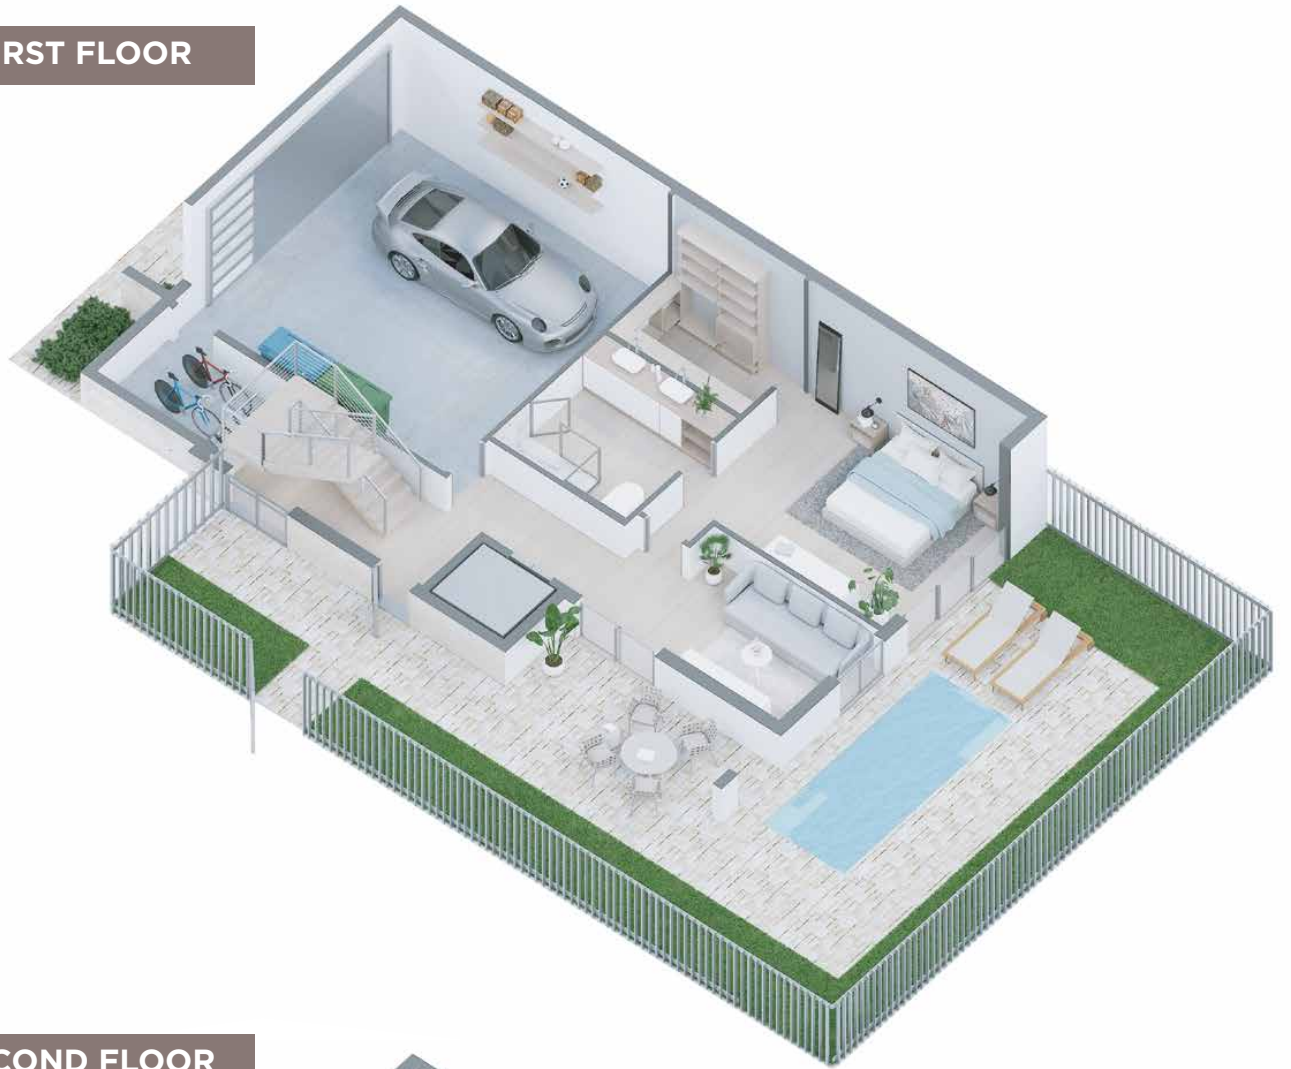

MODEL A2

BEVERLY HEIGHTS

3,189 AC Sq. Ft.

4,362.5 Total Sq. Ft.

3-Story

3 Bedrooms

3.5 Bathrooms

Den/Office

Great Room

Dining Area

Built-in Grill Area

Private Elevator

2-Car Garage

FIRST FLOOR

SECOND FLOOR

THIRD FLOOR