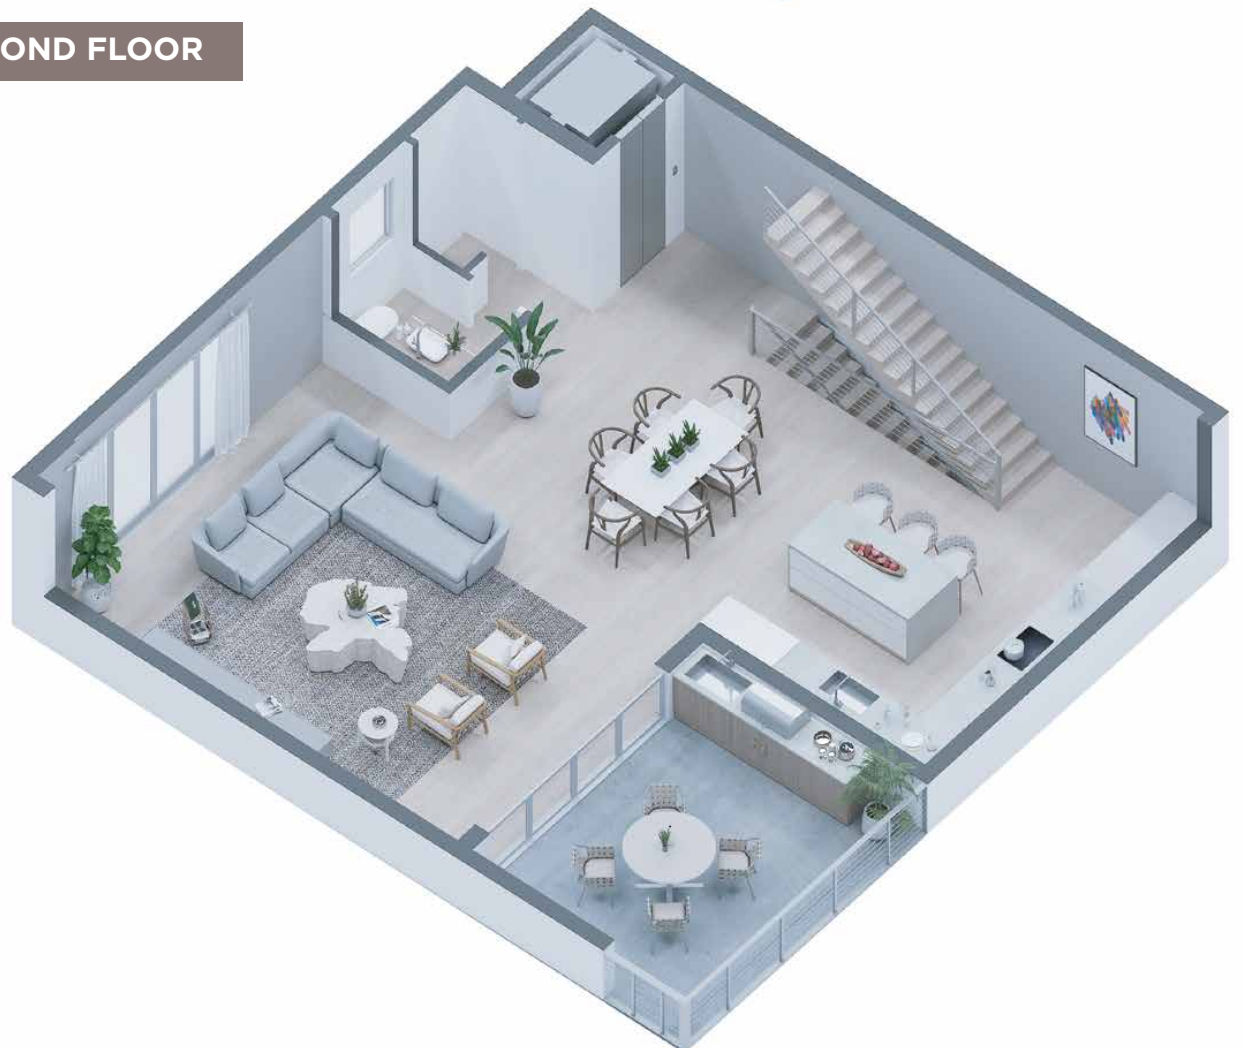

MODEL B

BEVERLY HEIGHTS

3,033 - 3,045 AC Sq. Ft.

3,838 - 3,853 Total Sq. Ft.

3-Story

3 Bedrooms

3.5 Bathrooms

Den/Office

Great Room

Dining Area

Built-in Grill Area

Private Elevator

2-Car Garage

FIRST FLOOR

SECOND FLOOR

THIRD FLOOR