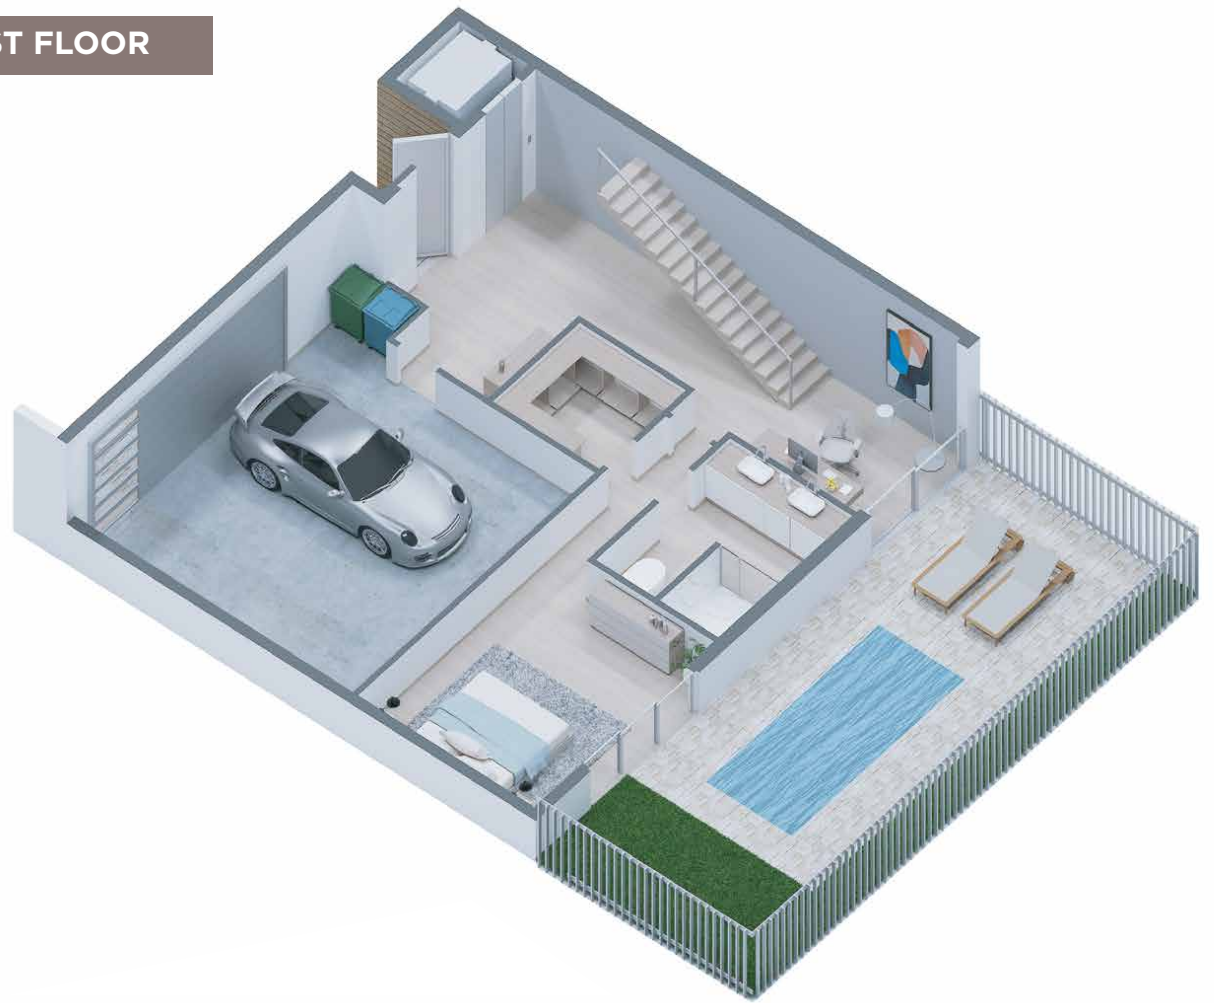

MODEL B

BEVERLY HEIGHTS

3,033 - 3,045 AC Sq. Ft.

3,838 - 3,853 Total Sq. Ft.

3-Story

3 Bedrooms

3.5 Bathrooms

Den/Office

Great Room

Dining Area

Built-in Grill Area

Private Elevator

2-Car Garage

FIRST FLOOR

SECOND FLOOR

THIRD FLOOR